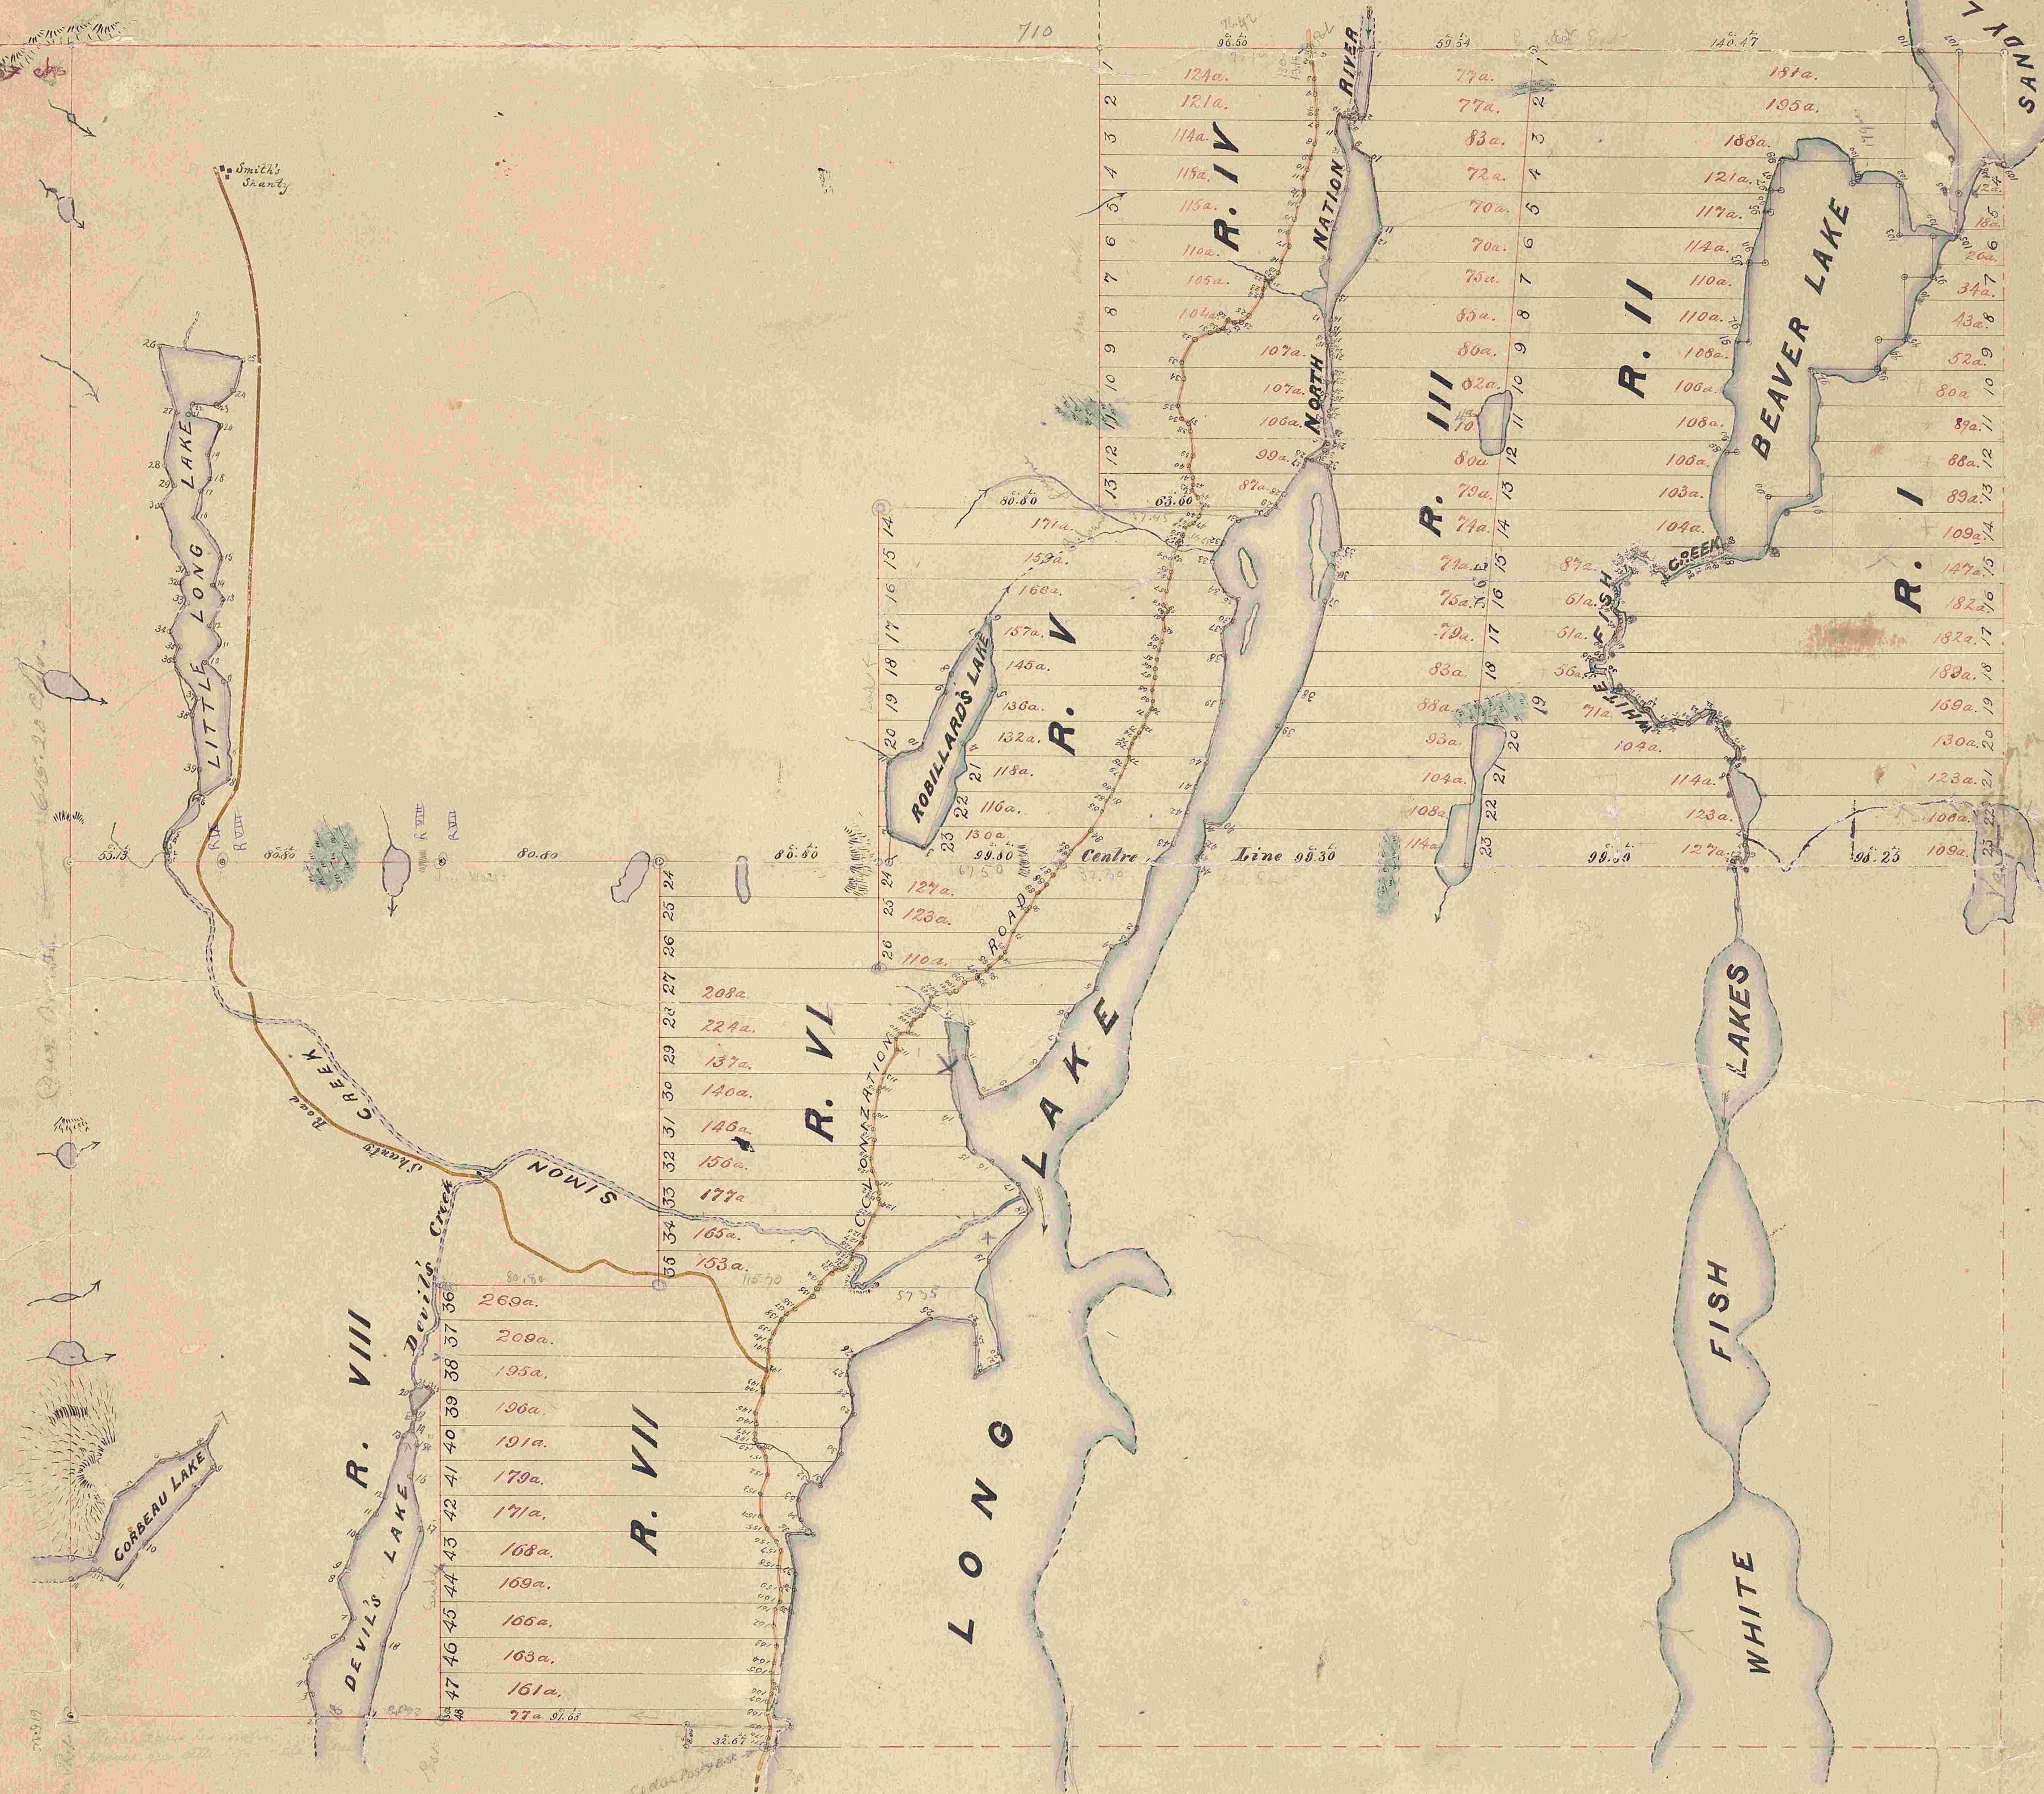

LESAGE

PRESTON

LABELLE

PLAN
OF PART OF
THE TOWNSHIP OF
GAGNON

As surveyed under instructions
from the C.L. Dept. Quebec, Dated, Sept. 1887.

Hull, Que. May 15th 1888
J. P. Desjardins
P. A. Sauvageur

SCALE—40 CHAINS TO AN INCH

Spent in 1888
S. P. C.